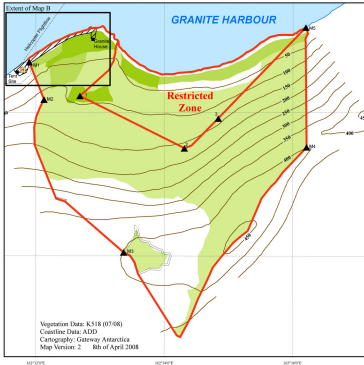

Map A - Botany Bay Antarctic Specially Protected Area No. 154, Site Topographic Map

Inset Map 1: Ross Sea Region

Inset Map 2: Granite Harbour