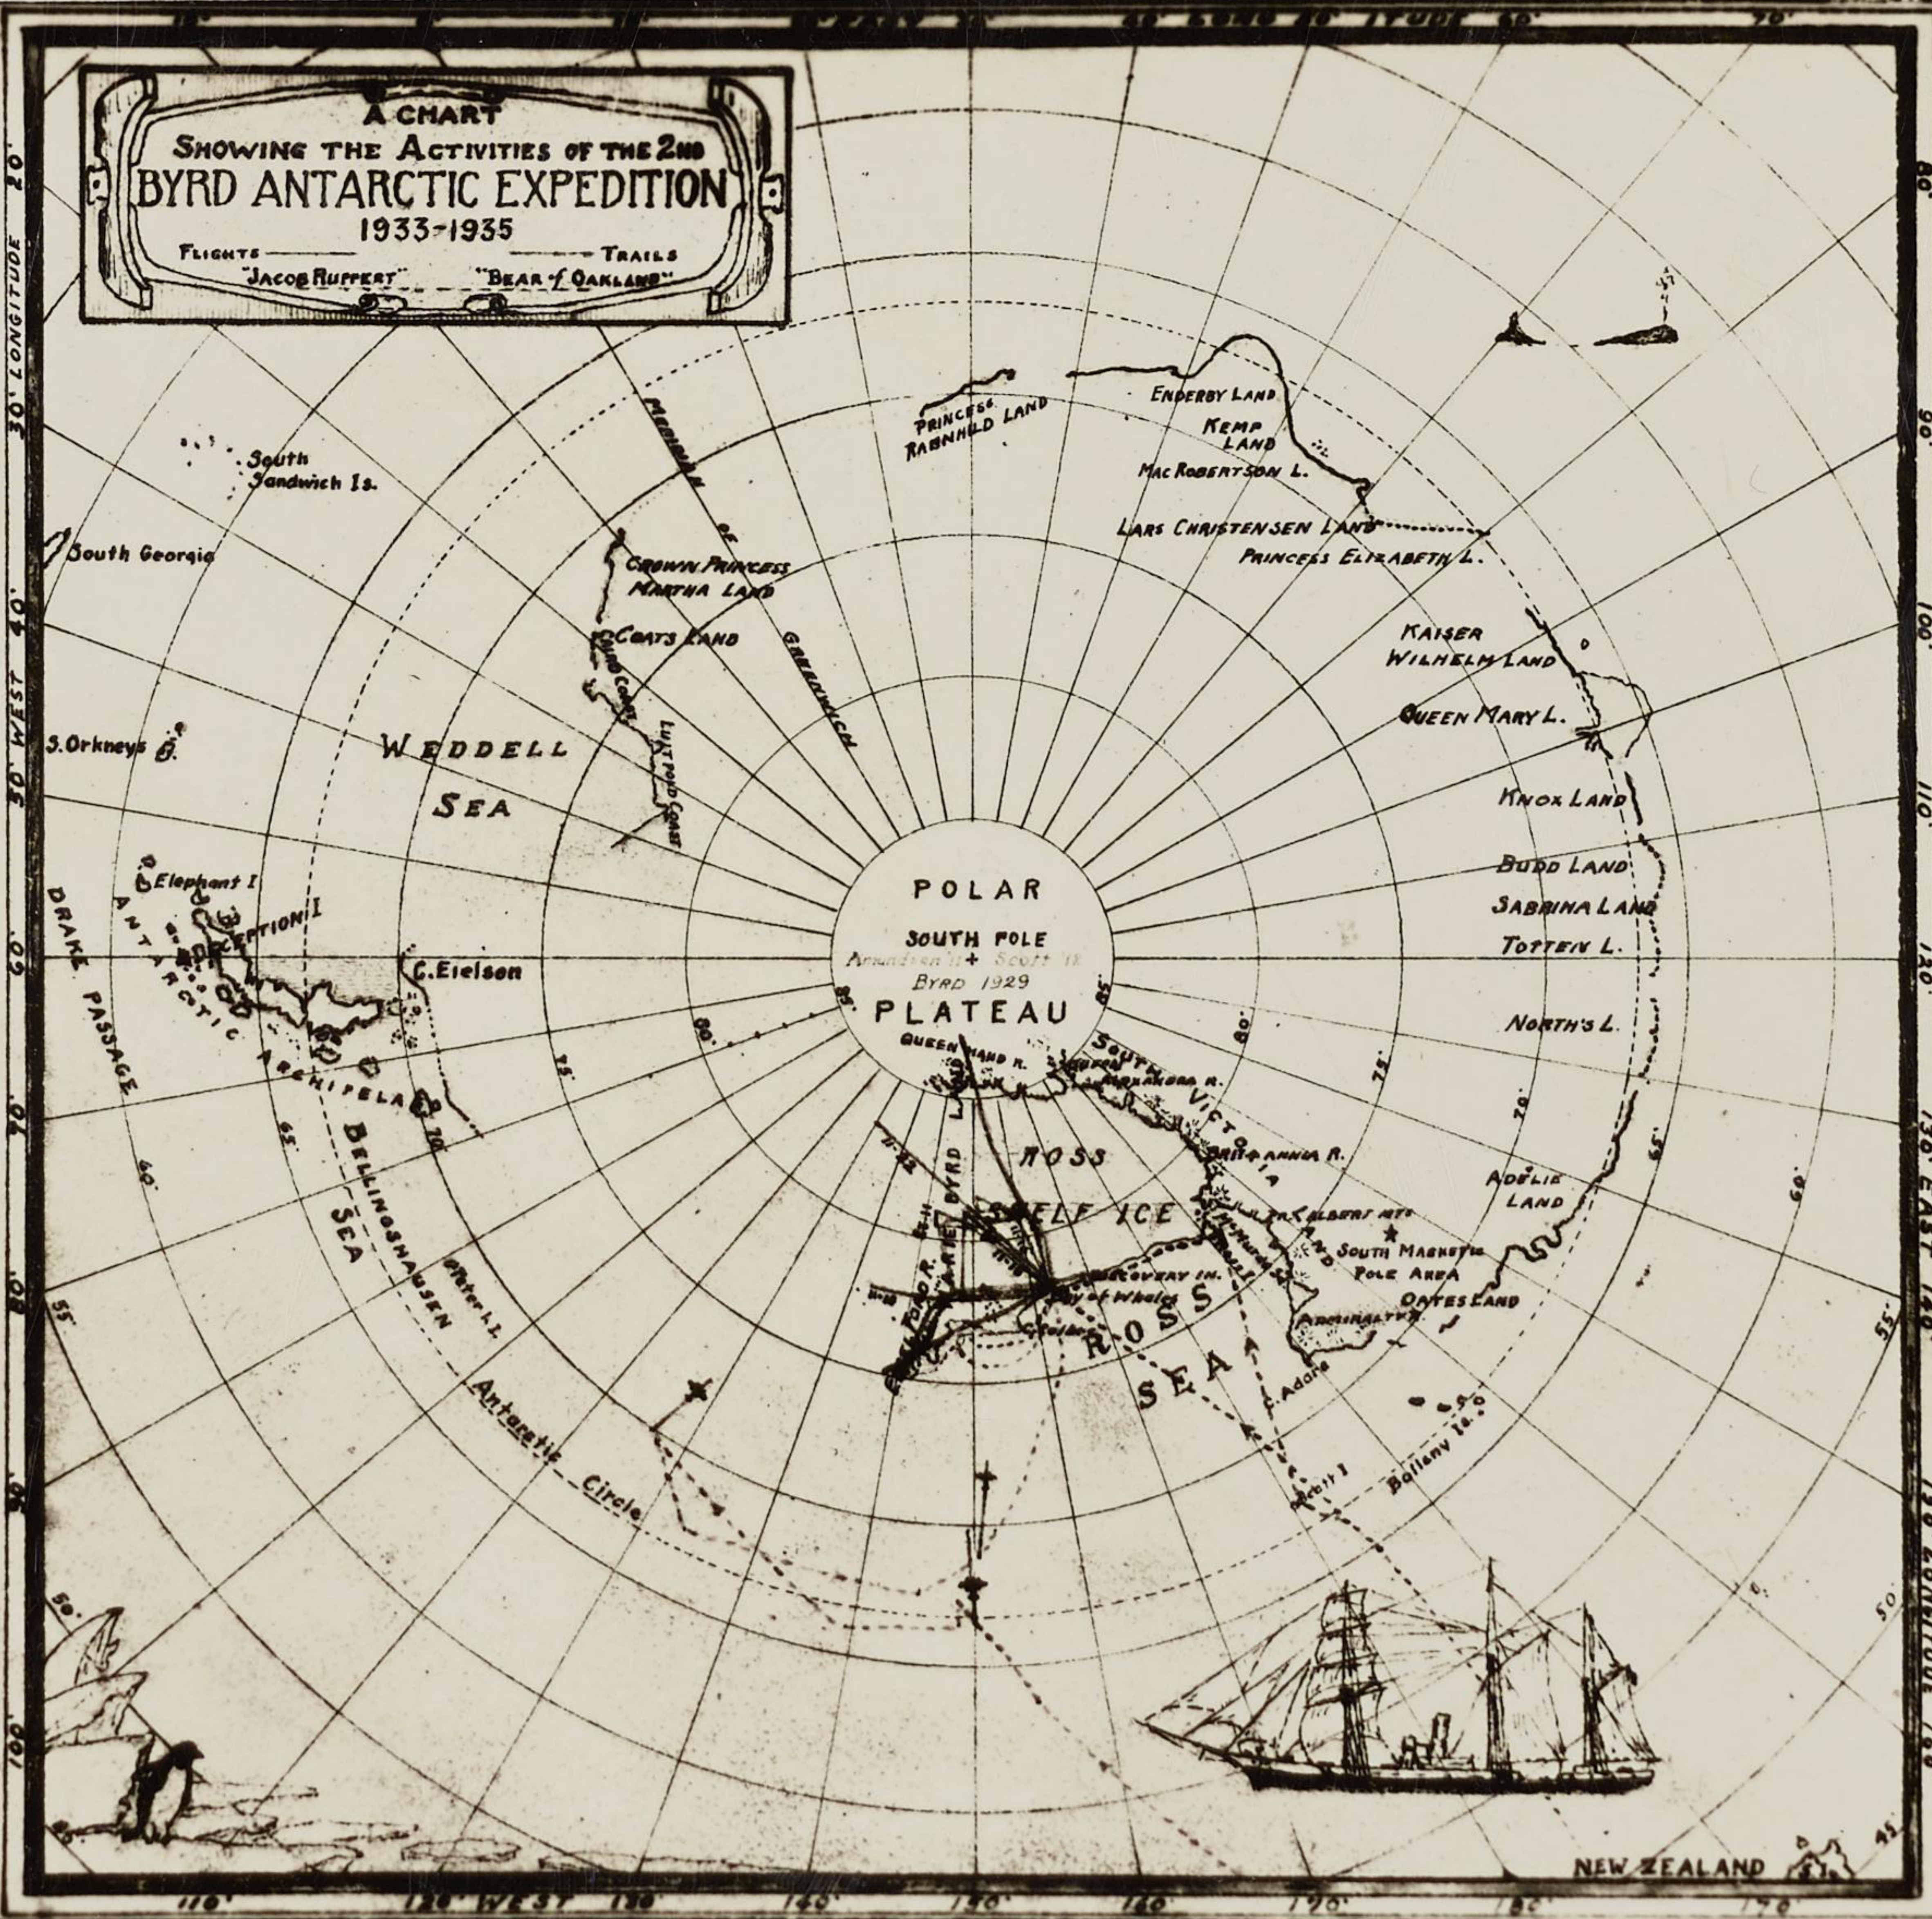

WINTER PARTY

Richard A. Byrd  
 Thomas Clutter  
 William C. Hauer  
 Fair A. Halliday  
 James M. Under Sterrett  
 Charles Gilt Morgan  
 Erwin H. Bramhall  
 David Paige  
 Kate W. Murphy  
 Earle B. Perkins  
 Clarence A. Able Jr.  
 John K. Hermann  
 Richard S. Russell Jr.  
 Olin S. Stancliff  
 D. H. Fleming  
 J. A. Peltier  
 Ross McCormick  
 Albert Eilfsen  
 Harold J. June  
 Leroy Clark  
 Finn Korne  
 Arthur A. Zuber  
 Alan James Taylor  
 F. Alton Wade  
 Joe Hill Jr.  
 Guy Jackson  
 Schlotbach  
 Paul Swan

A CHART  
 SHOWING THE ACTIVITIES OF THE 2ND  
 BYRD ANTARCTIC EXPEDITION  
 1933-1935  
 FLIGHTS "JACOB RUFFERT" "BEAR OF OAKLAND"  
 TRAILS

WINTER PARTY

George Griminger  
 Alphons Carbone  
 Bernard Skinner  
 Carl O. Petersen  
 Iver A. Tinglof  
 John H. von der Wall  
 Ralph W. Smith  
 Stewart D. Rainey  
 Linwood T. Miller  
 Paul A. Siple  
 Alton A. Lindsey  
 Walter Lewisohn  
 Stephen Casey  
 Gay Bailey  
 Louis Maultzsch  
 William M. Bowler  
 John N. Dyer  
 Kenneth L. Dawson  
 Duke Duce  
 H. Robert Young  
 Edward L. Moody  
 Vernon D. Boyd  
 G. D. "Pete" Noville  
 Edgar F. Cox  
 Fred J. Hunter  
 Amory S. Swartz  
 Richard Blackman Black  
 OWNER AND OWNER OF THIS CHART